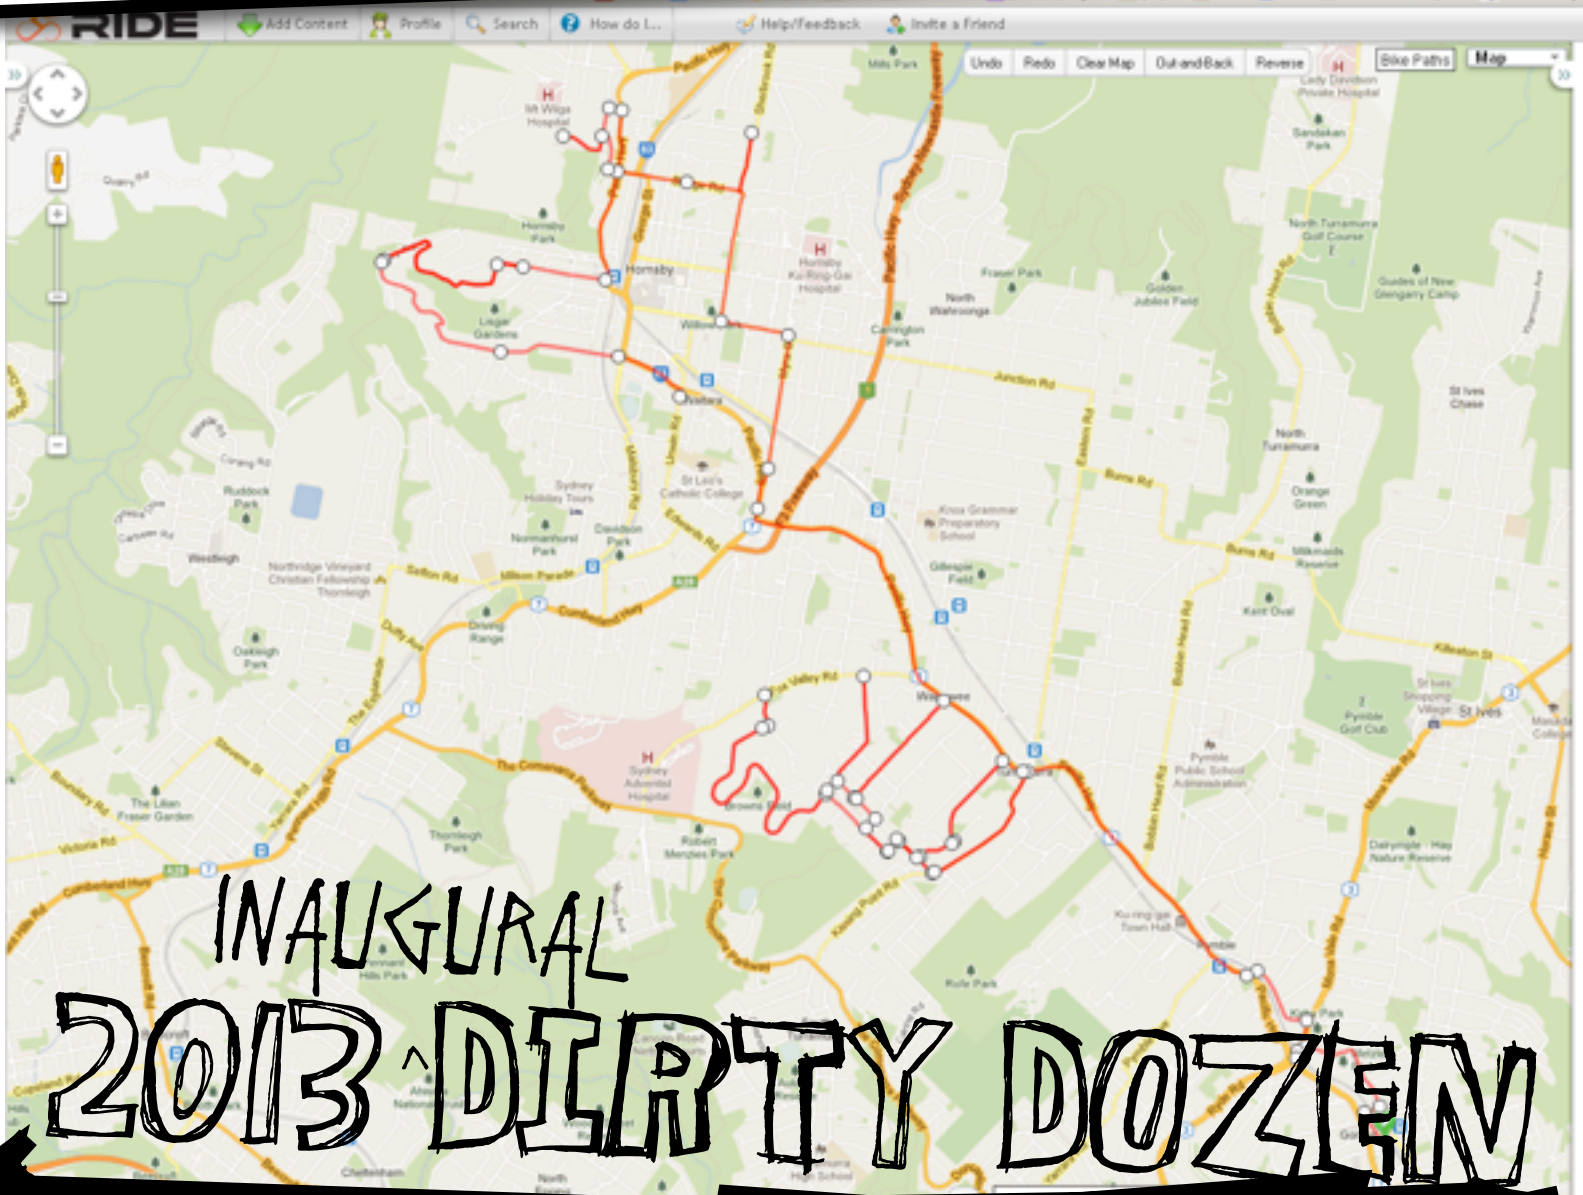

# Easy Riders

## INAUGURAL 2013 DIRTY DOZEN

**7:00 AM SUNDAY 28 APRIL – AS FOR OTP @ GORDON STATION**

**FIRST STOP GRANDVIEW ST • THEN ROTHWELL RD • CAMPBELL DRIVE WEST • ROLAND AVE • BLYTHESWOOD AVE • UP THE DUFF • MONTIETH RD • KISSO DEATH • SHERBROOK RD • BRIDGE RD • MT WILGA WALL • ROSEMEAD RD • PRETORIA PDE • AND ALL STATIONS TO THE THREE BEANS CAFE (IN HORNSBY) FOR CAFFEINATED RESTORATIVES**

**TERMS & CONDITIONS** – OAFATSR – REGULAR REGROUPS – NO CRYING – UPHILL PROGRESS AT ALL TIMES.  
POSTING LETTERS IS PERMITTED BUT IF YOU STOP OR ROLL DOWNHILL THE CHIEF STEWARD SAYS "START AGAIN!"